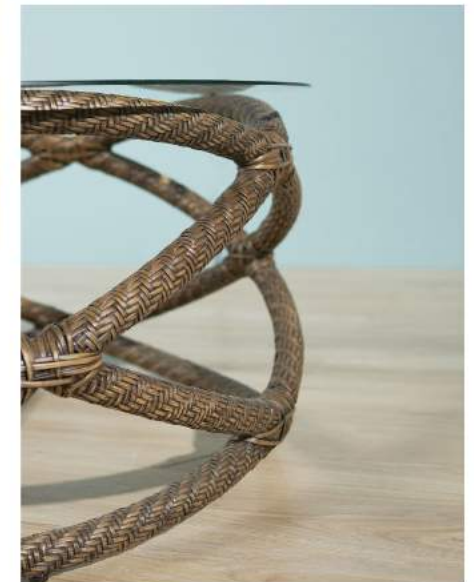

EQ 23 014 | EVORA SIDE TABLE
EQ 23 015 | EVORA COFFEE TABLE