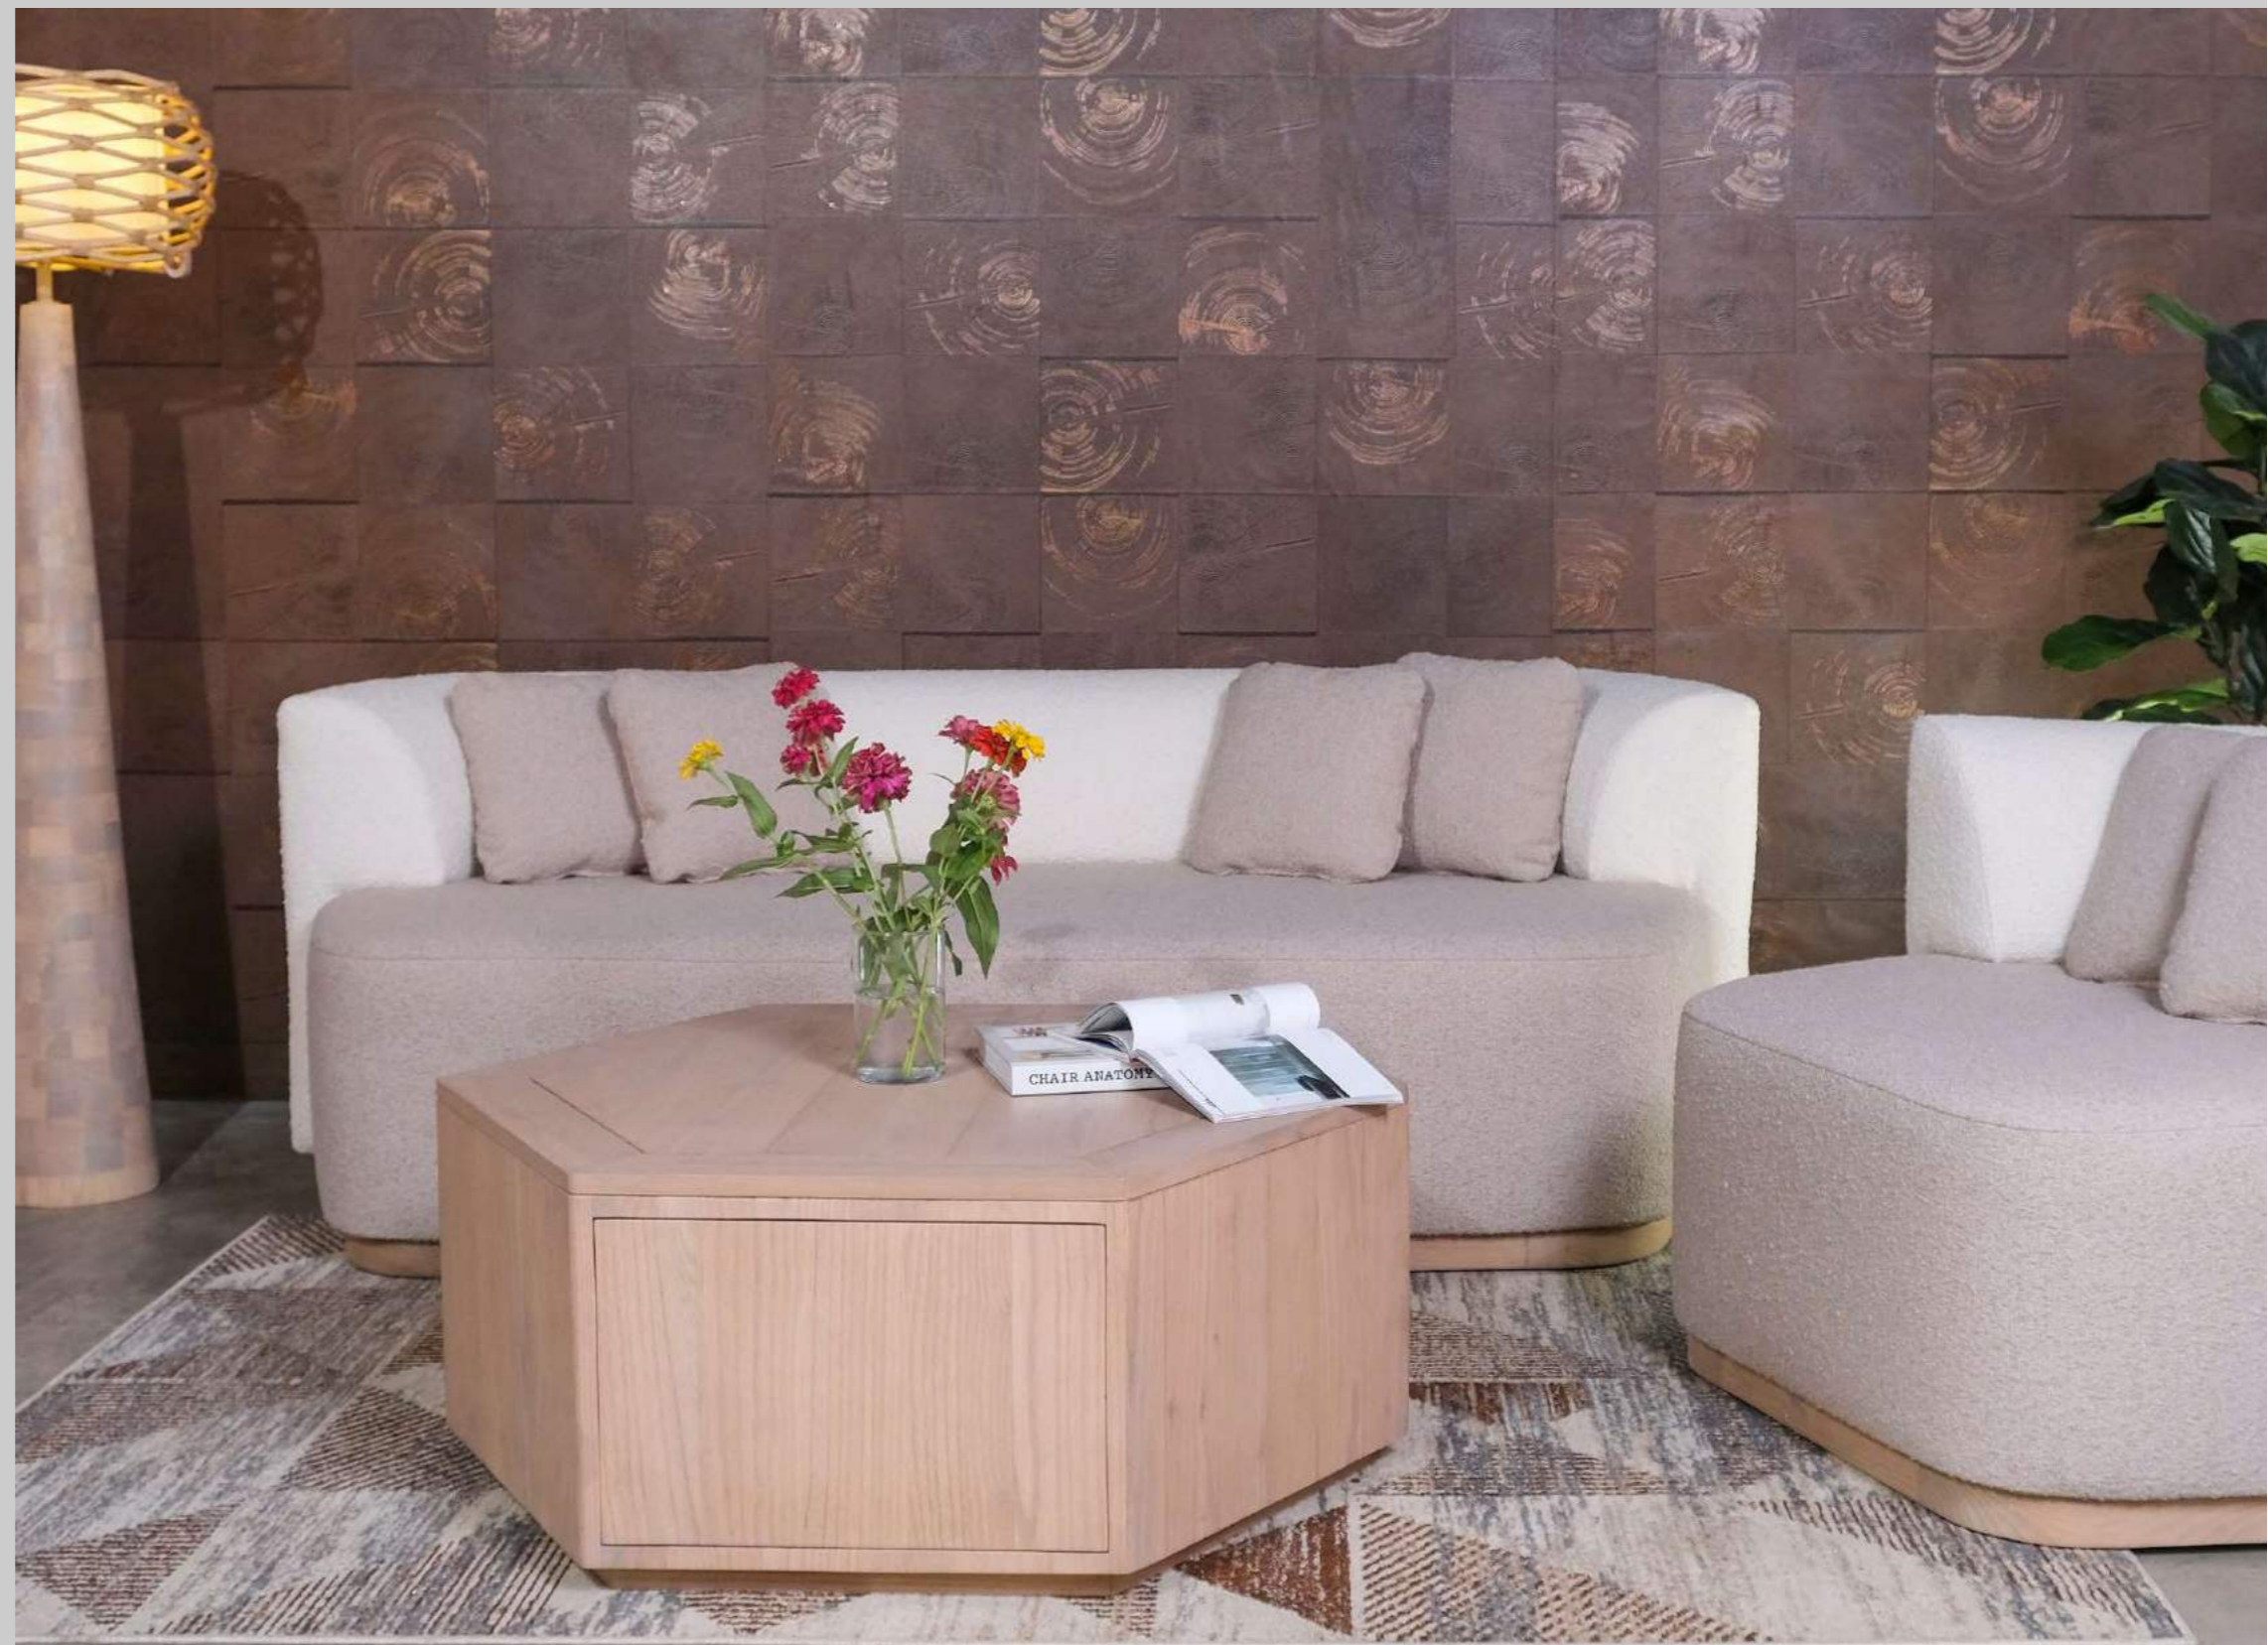

The unique and comfortable sofa is made from split rattan combined with iron and wooden frames. It is perfect for the living room or a cozy corner for relaxation.

This round coffee table showcases a distinctive woven fan pattern as its tabletop. Its unique design is an excellent focal point in the living room and can be effortlessly paired with any lounge seating in the same area.

1. Ledbury Lounge Chair | EQ 25 016
2. Ledbury Sofa 2.5 Seater | EQ 25 017
3. Ledbury Coffee Table Option 1 | EQ 25 018.S

The lounge chair features a stylish design with a sturdy premium wood frame for durability. Its soft cushioning ensures comfort, while the woven pattern on the backrest adds visual interest. This chair is perfect for lounges, patios, or reading corners, especially with a matching coffee table.